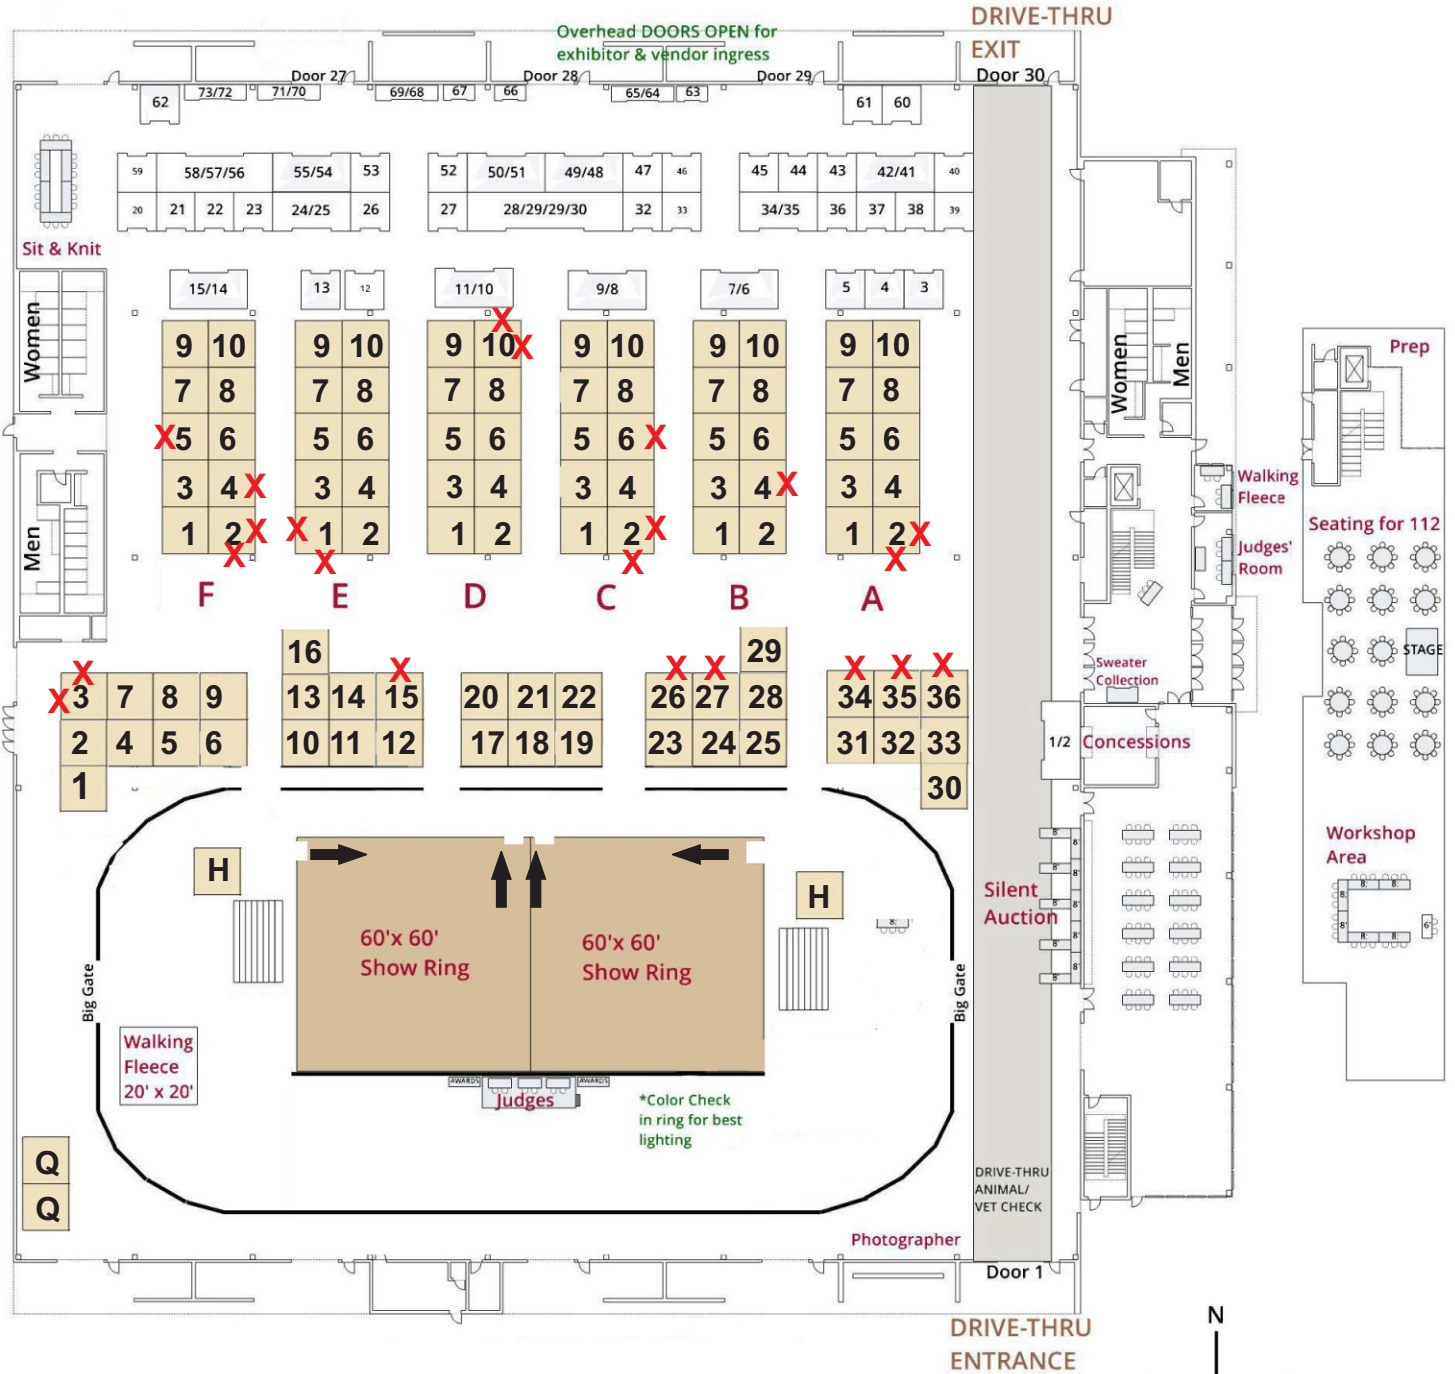

Vehicle & Trailer Parking
in designated areas in North lot

- X** = Remove Panel
- Q** = Quarantine Stall
- H** = Holding Stall

20 Feet

2024 WI Alpaca & Fiber Fest & Great Midwest Alpaca Festival
4.27 - 4.28
4.26 - Load-In
4.25 - Set up

Overflow
Vehicle
Parking

Entrances: Both the Olin and Main entrance will be used for the duration of the show. Parking will be 8\$ on Show days.

Parking: Trailer parking for each show will be in the north 2/3 of the North Parking Lot. Each show will have the area immediately north the building for parking.